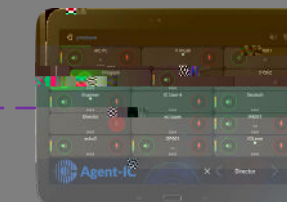

Off Premise Remote Production Solution
Remote Access Apps | Video Teleconferencing | VPN Access

Graphite

**Graphite All-In-One
Production Switcher**

| Microsoft Remote Desktop Not Supported on Graphite PC |

Public
Internet

Low Latency Collaborative Monitoring

| Quick to air solution | 3rd Party Solutions only | MS Teams / Skype / Zoom / Google Hangouts |

MultiView W/ Embedded Audio
| Program Audio |

SDI →

PC With SDI / HDMI Capture
| Customer Supplied | Set webcam to Capture card input |

Off Premise Operator Workstations

Internet

Remote Graphite Workstation - Switcher
| Remote Access Application | Teleconferencing Software |

**Remote intercom
System**
| Customer Supplied |

Ross Graphite Off premise Remote Solution